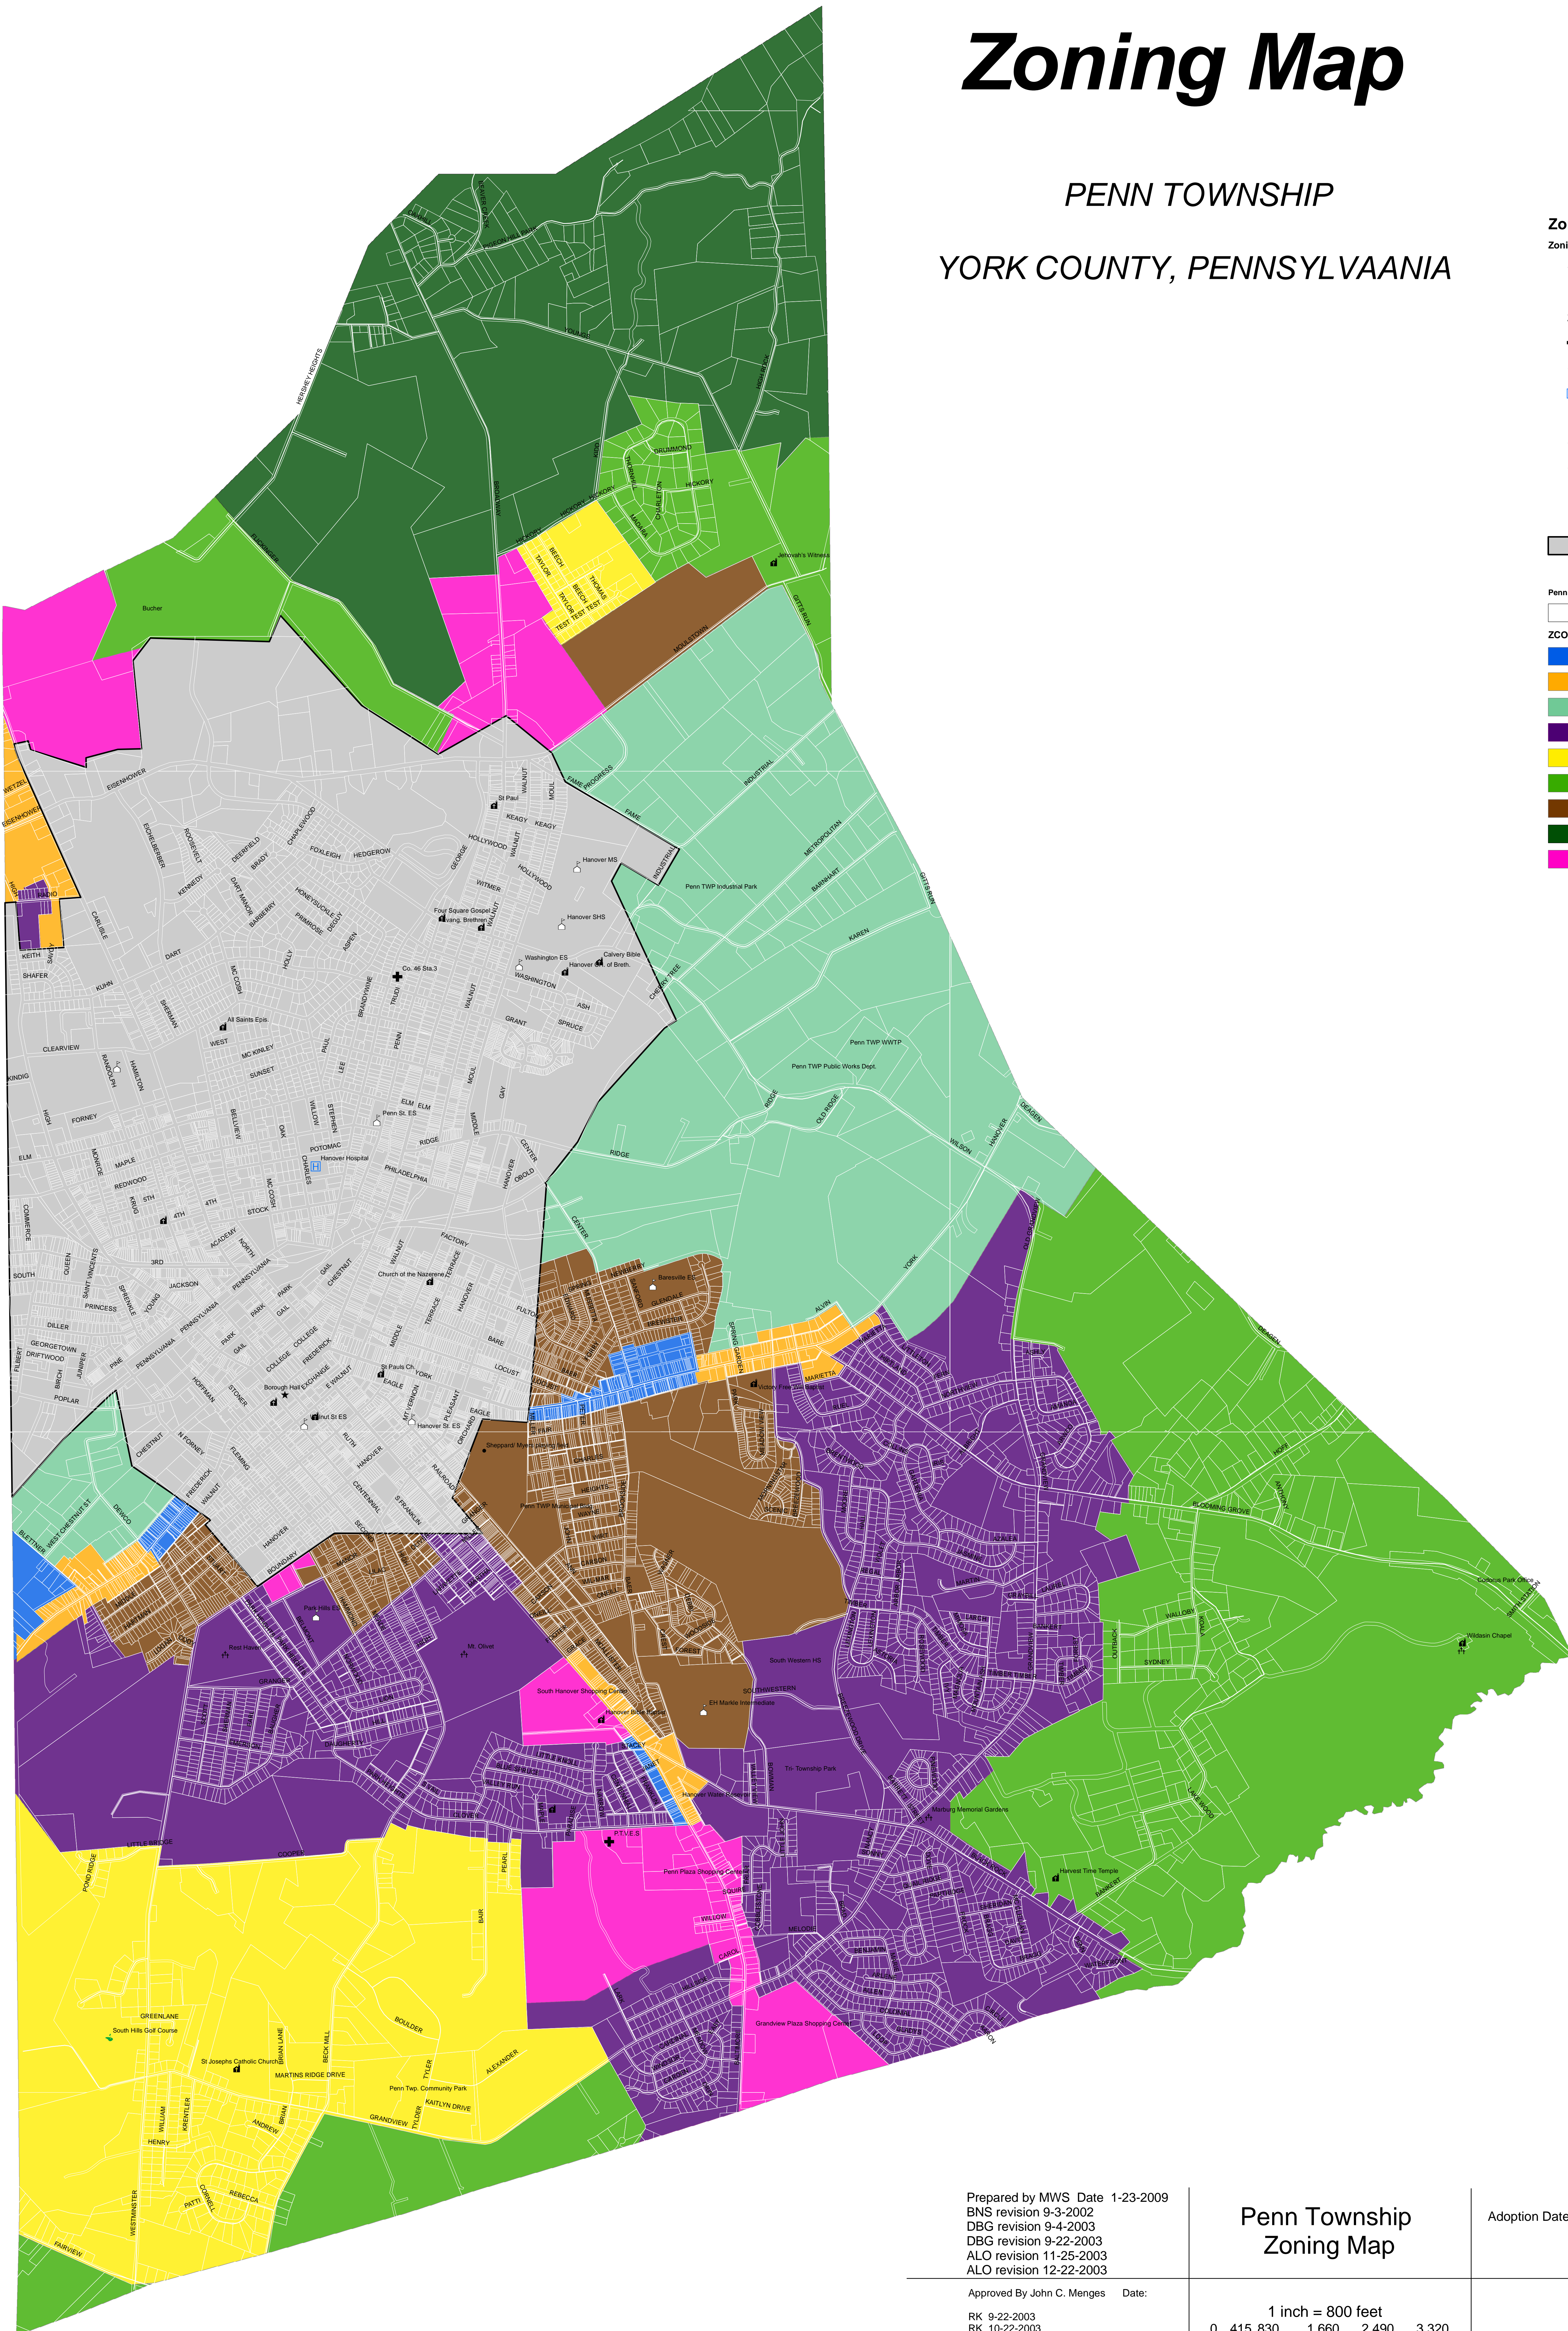

Zoning Map

PENN TOWNSHIP
YORK COUNTY, PENNSYLVANIA

- Zoning Classes**
- Zoning Classes**
- † Cemeteries
 - Ⓜ Church
 - Ⓜ Courthouse/ Municipal Building
 - Ⓜ Fire Station
 - Ⓜ Golf Courses
 - Ⓜ Hospital
 - Misc.
 - ★ Police
 - Ⓜ Primary Growth Area
 - Ⓜ School
 - Ⓜ Oct 08parcel
 - Ⓜ Borough Boundary
 - Ⓜ Road CL
- Penn**
- Ⓜ <all other values>
- ZCODE**
- A-O
 - HB
 - I
 - R-15
 - R-22
 - R-40
 - R-8
 - RC
 - SC

Prepared by MWS Date 1-23-2009
BNS revision 9-3-2002
DBG revision 9-4-2003
DBG revision 9-22-2003
ALO revision 11-25-2003
ALO revision 12-22-2003

Penn Township
Zoning Map

Adoption Date:

Approved By John C. Menges Date: